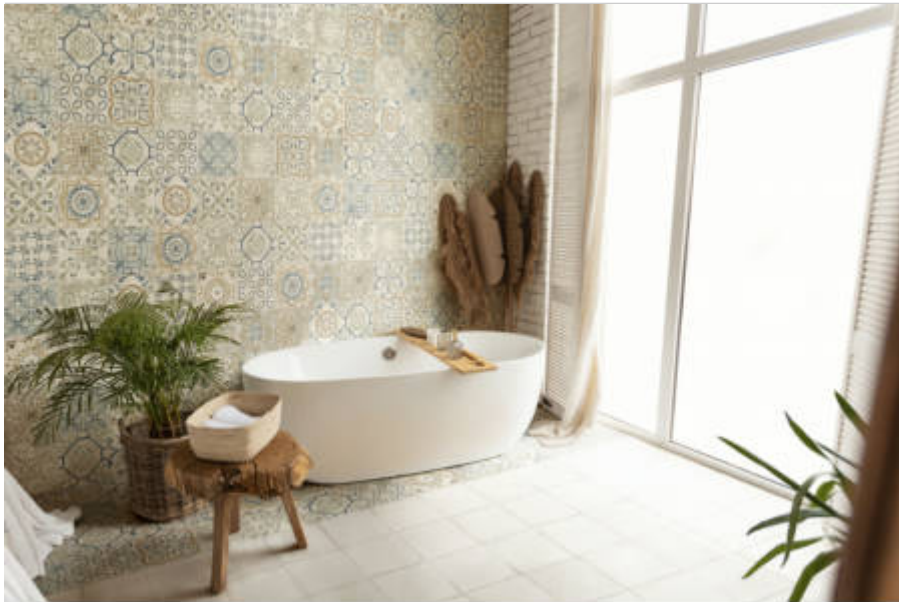


PRODUCT
BOUQUET

25x25 (10"x10") | Porcelain Tile

GRAPHIC VARIETY

ROOM SCENES

TECHNICAL DATA

NAME: BOUQUET

NEW

CODE: ES000000044956

GROUPS: Belle Epoque, Innova

SERIES: BOUQUET

SIZE: 25x25 (10"x10")

CÓDIGO DE VENTA: M124

AVAILABILITY: Keros Bulgaria (Ruse)|Keros Cerámica
(Onda-Castellón)

TYPOLOGY: Porcelain Tile

FINISH: Matt

SHADE VARIATION: V2